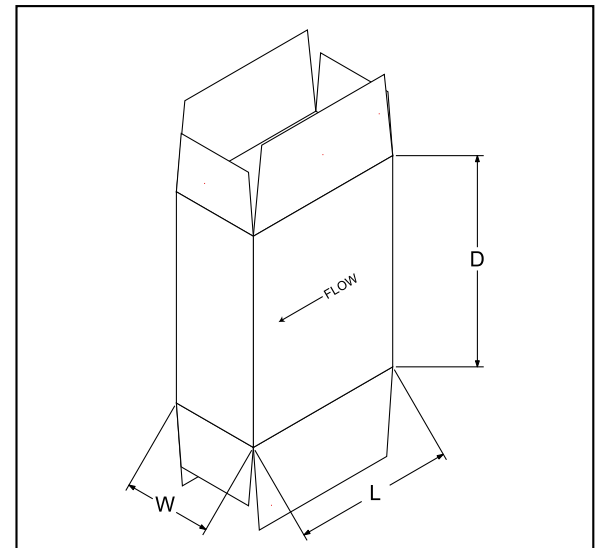

## VERTICAL CARTONER

Simple enough for short runs,  
durable enough for  
three shift per day production

Also Runs Corrugate Cases

- Compact Footprint
- Over 9 feet of hand load area
- Orbital Carton Erector with Positive Carton Prebreak Feature
- Fast and Accurate Changeover - less than 10 minutes
- Low Maintenance - easy access to all components provides for easy maintenance
- Ergonomic Large Capacity Powered Magazine
- User Friendly - fewer parts to time in
- Tuck or Glue Closing
- **Validation Made Easy**

Carton Range	Length	Width	Depth
Standard Minimum	1" 25.4 mm	3/4" 19.05 mm	3 1/8" 79.38 mm
Standard Maximum	4 1/2" 114.3mm	3 1/2" 88.9 mm	8 7/8" 225.4 mm
Custom* Maximum	11 13/16" 300.0mm	8 3/16" 208.0 mm	12" 304.8 mm