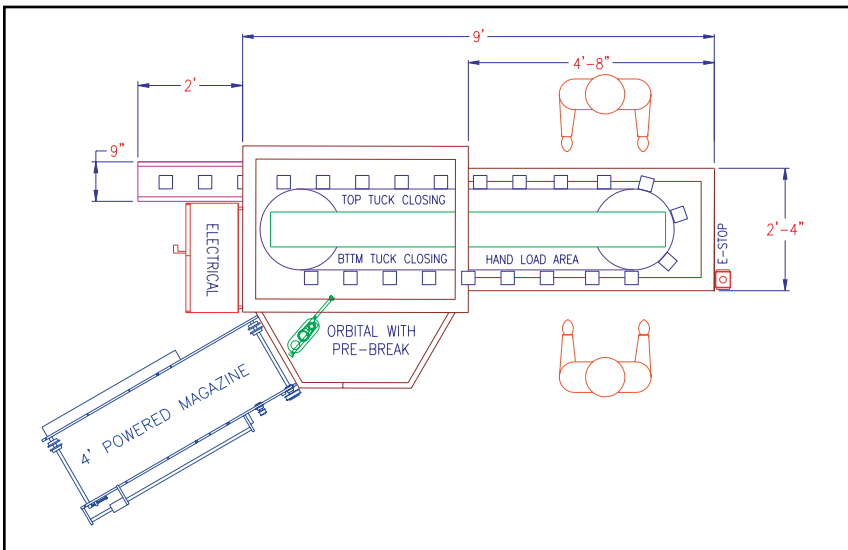

## VERTICAL CARTONER

Simple enough for short runs,  
durable enough for  
three shift per day production

Also Runs Corrugate Cases

- Compact Footprint
- Over 9 feet of hand load area
- Orbital Carton Erector with Positive Carton Prebreak Feature
- Fast and Accurate Changeover - less than 10 minutes
- Low Maintenance - easy access to all components provides for easy maintenance
- Ergonomic Large Capacity Powered Magazine
- User Friendly - fewer parts to time in
- Tuck or Glue Closing
- **Validation Made Easy**

Carton Range	Length	Width	Depth
Standard Minimum	1" 25.4 mm	3/4" 19.05 mm	3 1/8" 79.38 mm
Standard Maximum	4 1/2" 114.3mm	3 1/2" 88.9 mm	8 7/8" 225.4 mm
Custom* Maximum	11 13/16" 300.0mm	8 3/16" 208.0 mm	12" 304.8 mm